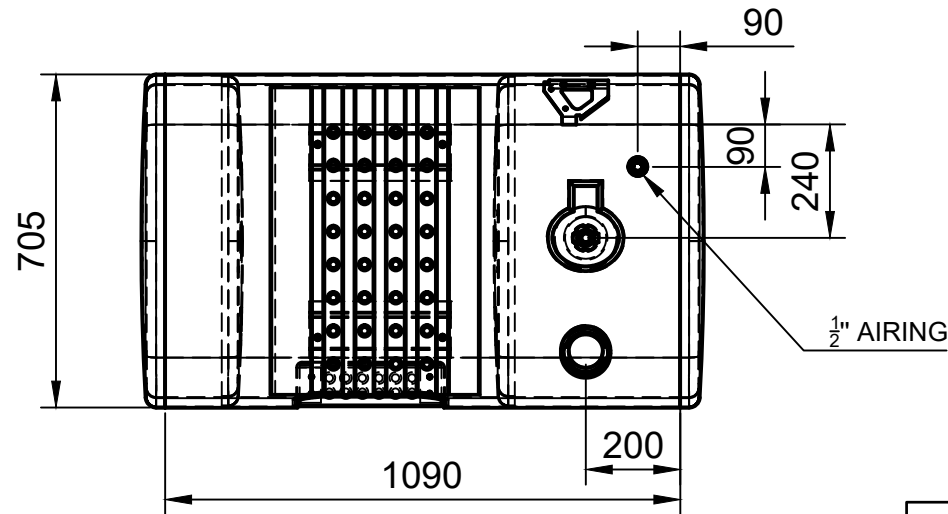

A (1:7)

1/2" MALE-FEMALE TREAD

DAF OEM: 1944804 - 1997365-2250677

KOCAELI METAL DEPO
+902623711442-46
gokhan.tunali@kmd.com.tr
www.kmd.com.tr

TITLE:
705X705X1190 DAF FUEL TANK

PRODUCT CODE:
7070119001

DATE:

LITER:
490 L

DRAWN :

MATERIAL:

APPROVED:

WEIGHT :

DWG NO:

CUSTOMER:

SCALE : 1:16